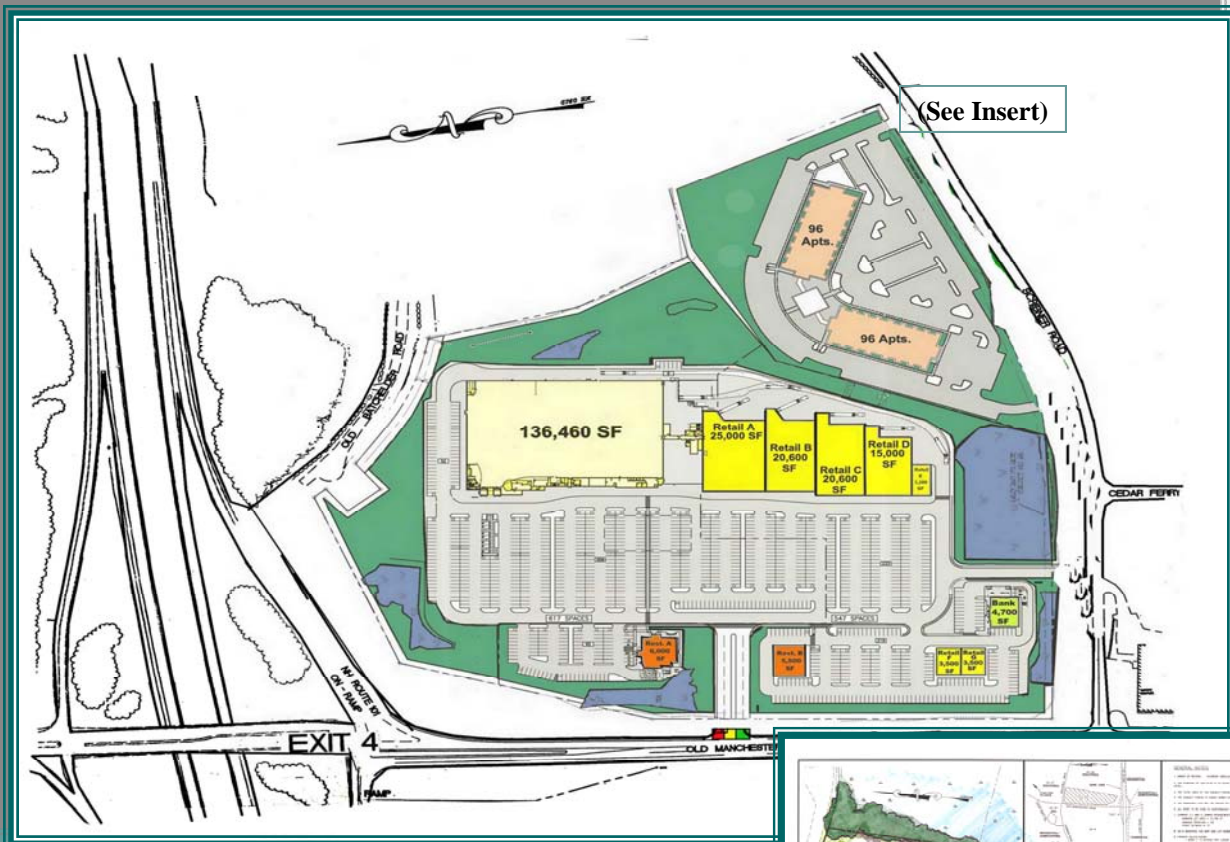

Granite Meadows

www.granitemeadows.com

Tenants Wanted

Bright Yellow -

- Retail A - 25,000 SF
- Retail B - 20,600 SF
- Retail C - 20,600 SF
- Retail D - 15,000 SF
- Retail E - 3,200 SF
- Retail F - 3,500 SF
- Retail G - 3,500 SF

Bright Orange -

- Rest. A - 6,000 SF
- Rest. B - 5,500 SF

Bright Green -

- Bank - 4,700 SF

Pad Sites for Sale or Lease Call for Details

Tom Duffy

Marketing Agent

603.845.2101 office